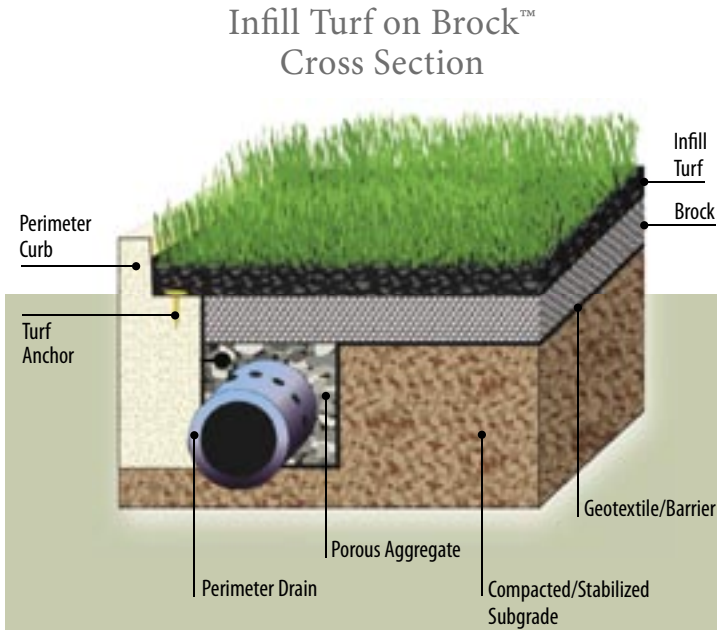

## ACADEMY SPORTS TURF. EXPERTS IN TURF.

Using state-of-the-art installation methods and products, Academy Sports Turf provides the safest playing surface available. In fact, the Brock™ high-performance drainage and impact layer under the artificial turf is engineered just for playgrounds. The Brock™ layer reduces the cost and improves the safety and performance of synthetic turf by providing a supportive base which creates a softer, more natural surface to cushion falls and prevent injuries.

*Safe and great looking year round is why Academy Sports Turf is the top choice for playgrounds.*

*Brown Elementary School  
Denver, Colorado  
3,170 square feet*